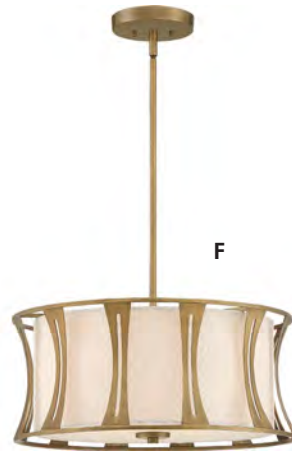

C Use as semi-flush mount or
as pendant – **all-in-one box**

B

D

PENDANTS...*a visual mix of textures.*

A

B

C

D

E

F

G

Use as semi-flush
mount or as pendant –
all-in-one box

H

A | Pruitt Chandelier
PRU05026BN
22"H x 26.5"W x 26.5"D,
(5) 100W Medium Base,
Brushed Nickel. Also
available in Matte Black.
\$366.50 **SPECIAL \$299.00**