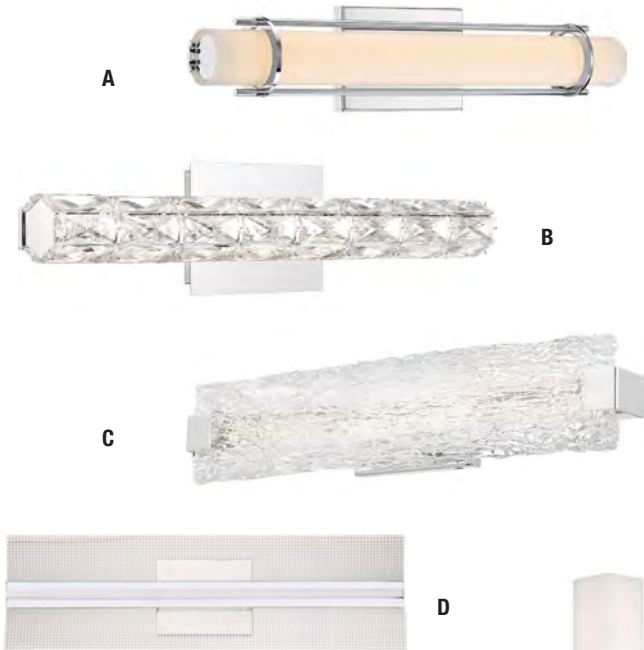

O | Bath/Wall Sconce
DNY8601EK – 9.75"H x 24" W
x 7.25"D, (1) 100W Medium Base.
\$108.95 **SPECIAL \$89.00**

P | 1 Light Bath Fixture
DX8601C – 9"H x 5.5"W x 7.25"D
(1) 100W Medium Base.
Other sizes available.
\$158.50 **SPECIAL \$129.00**

BATH LIGHTING

everyday elegance...

Some fixtures can be mounted vertically or horizontally

A | Wall Sconce – PCFL8522C
4.75"H x 22.25"W x 3.75"D
LED dimmable, Polished Chrome.
Other sizes available.
\$279.95 **SPECIAL \$244.00**