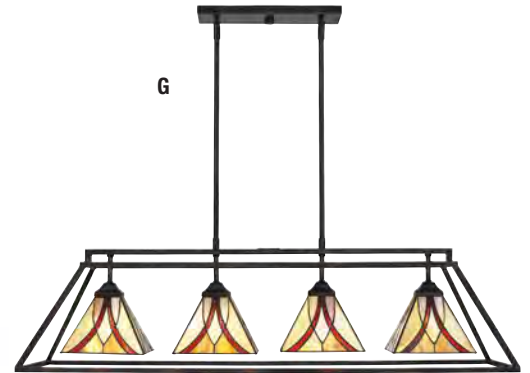

DETAILS ...you will appreciate.

A | Trilogy Island Chandelier
TRG3380Z
21.55"H x 38"W x 10"D
(3) 60W Medium Base,
Old Bronze. Also available
in Brushed Nickel.
$485.50 **SPECIAL $399.00**

B | Island Chandelier
NHR538BN
9.5"H x 38"W x 12"D
(5) 60W Medium Base,
Brushed Nickel.
$554.50 **SPECIAL $459.00**

C | Island Chandelier
TMT540WT
11.75"H x 40"W x 10"D
(5) 60W Candelabra Base,
Western Bronze.
$425.95 **SPECIAL $349.00**

D | Tiffany Table Lamp – TF1180TVA – 25"H x 15.5"W x 15.5"D, (2) 75W Medium Base. $307.95 **SPECIAL $249.00** • **E** | Chandelier – TFAS5003VA – 22.25"H x 23"W x 23"D, (3) 60W Candelabra Base, Valiant Bronze. $316.95 **SPECIAL $259.00** • **F** | Dinette Chandelier – TFKM5103VB – 22.5"H x 25"W x 25"D, (3) 100W Medium Base. $394.50 **SPECIAL $319.00** • **G** | Island Chandelier – TFAS442VA – 11.5"H x 42"W x 14"D, (4) 100W Medium Base, Valiant Bronze. $592.50 **SPECIAL $489.00** • **H** | Island Chandelier – RDY538PN – 11"H x 37.75"W x 13.25"D, (5) 60W Medium Base, Palladian Bronze. $673.50 **SPECIAL $559.00** • **I** | Mini Pendant – TFAS1507VA – 11.5"H x 7"W x 7"D, (1) 100W Medium Base, Valiant Bronze. $148.95 **SPECIAL $119.00** • **J** | Island Chandelier – DBS4400Z – 10"H x 40"W x 8.25"D, (4) 100W Medium Base, Old Bronze. $465.50 **SPECIAL $379.00**