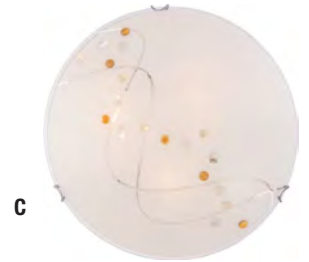

LOW PROFILES ... *high fashion.*

A | Flush Mount
PCBZ1612C
2.5"H x 12.25"W x 12.25"D,
LED Dimmable, Polished Chrome.
\$209.95 **SPECIAL \$179.00**

A

B

C

B | Flush Mount
PCGR1615C
4.5"H x 13"W x 13"D,
LED Dimmable, Polished Chrome.
\$279.95 **SPECIAL \$239.00**