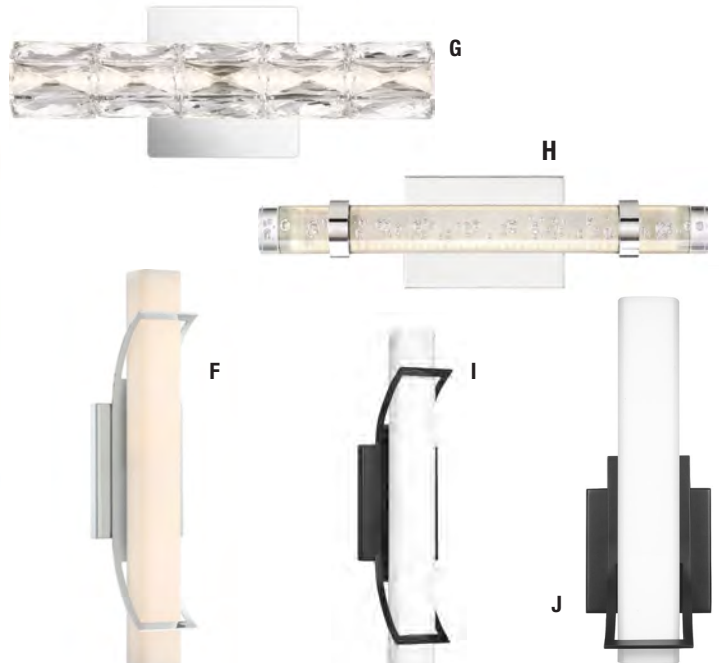

G | Wall Sconce – PCLU8515C
5.5"H x 14.75"W x 4.5"D
LED dimmable, Polished Chrome.
Other sizes available.
$249.95 **SPECIAL $209.00**

H | Wall Sconce – PCBC8518C
4.75"H x 18"W x 3.75"D
LED dimmable, Polished Chrome.
Other sizes available.
$219.95 **SPECIAL $189.00**

I | Wall Sconce – PCBD8519EK
4.75"H x 19"W x 4.25"D
LED dimmable, Earth Black.
Other sizes available.
$249.95 **SPECIAL $209.00**

J | Wall Sconce – PCBD8705EK
13.5"H x 4.75"W x 4.5"D
LED dimmable, Earth Black.
Other sizes available.
$159.95 **SPECIAL $139.00**

2 AMAZING 12,000 sq.ft. SHOWROOMS: HARTFORD 860-249-7631 • SOUTHLINGTON 860-621-7585 • www.CTLighting.com

*EXPIRES 12/30/20. Sales brochure includes special pricing and fall brochure sales items. Excludes prior promotions & special pricing. Not available with other offers. No further discounts will be taken off prices shown. In-store only. Some items may have limited quantity. BULBS NOT INCLUDED.