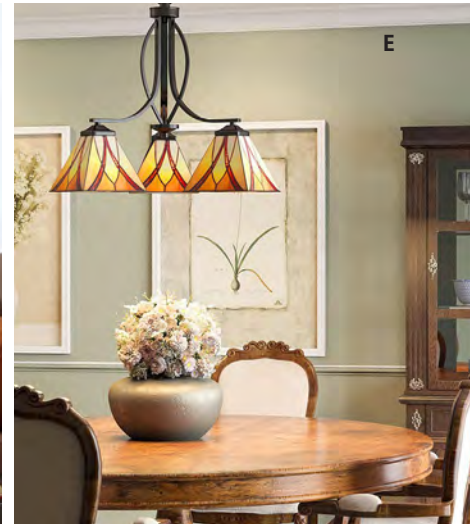

DETAILS ...you will appreciate.

A | Trilogy Island Chandelier
TRG3380Z
21.55"H x 38"W x 10"D
(3) 60W Medium Base,
Old Bronze. Also available
in Brushed Nickel.
$485.50 **SPECIAL $399.00**

B | Island Chandelier
NHR538BN
9.5"H x 38"W x 12"D
(5) 60W Medium Base,
Brushed Nickel.
$554.50 **SPECIAL $459.00**

C | Island Chandelier
TMT540WT
11.75"H x 40"W x 10"D
(5) 60W Candelabra Base,
Western Bronze.
$425.95 **SPECIAL $349.00**

D | Tiffany Table Lamp – TF1180TVA – 25"H x 15.5"W x 15.5"D, (2) 75W Medium Base. $307.95 **SPECIAL $249.00** • **E** | Chandelier – TFAS5003VA – 22.25"H x 23"W x 23"D, (3) 60W Candelabra Base, Valiant Bronze. $316.95 **SPECIAL $259.00** • **F** | Dinette Chandelier – TFKM5103VB – 22.5"H x 25"W x 25"D, (3) 100W Medium Base. $394.50 **SPECIAL $319.00** • **G** | Island Chandelier – TFAS442VA – 11.5"H x 42"W x 14"D, (4) 100W Medium Base, Valiant Bronze. $592.50 **SPECIAL $489.00** • **H** | Island Chandelier – RDY538PN – 11"H x 37.75"W x 13.25"D, (5) 60W Medium Base, Palladian Bronze. $673.50 **SPECIAL $559.00** • **I** | Mini Pendant – TFAS1507VA – 11.5"H x 7"W x 7"D, (1) 100W Medium Base, Valiant Bronze. $148.95 **SPECIAL $119.00** • **J** | Island Chandelier – DBS4400Z – 10"H x 40"W x 8.25"D, (4) 100W Medium Base, Old Bronze. $465.50 **SPECIAL $379.00**