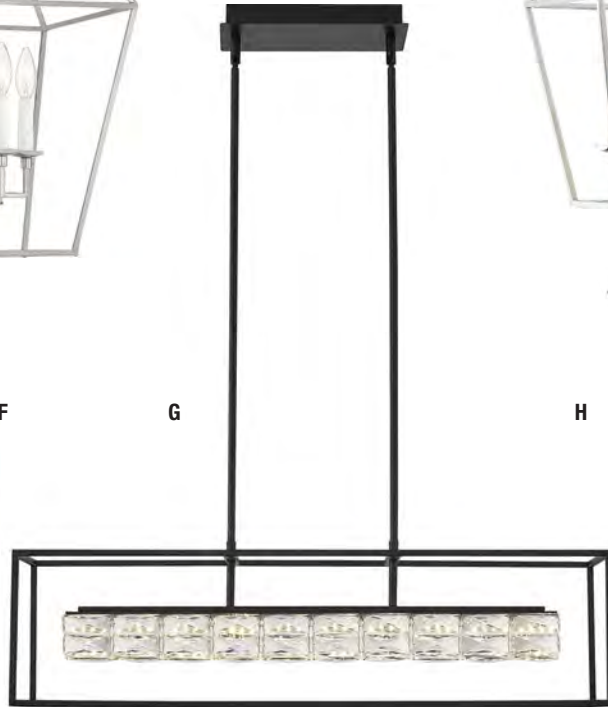

F

G

H

I

GREAT
STYLES
GREAT
PRICES

A | Wall Sconce – KY8701IN – 16"H x 4.5"W x 5.5"D, (1) 100W Medium Base, Iron Gate & White Onyx. Also available & pictured to the left in Imperial Bronze & Butterscotch Onyx. \$168.50 **SPECIAL \$139.00** • **B** | Aviary Pendant – AVY5204BN – 23.25"H x 13"W x 13"D, (4) 60W Candelabra Base, Brushed Nickel. Also available in Polished Nickel. \$393.95 **SPECIAL \$319.00** • **C** | Aviary Semi-Flush Mount – AVY1714PN – 14"H x 14"W x 14"D, (4) 60W Candelabra Base, Palladian Bronze. Also available in Polished Nickel. \$393.95 **SPECIAL \$319.00** • **D** | Aviary Pendant – AVY5203PK – 17"H x 9.5"W x 9.5"D, (3) 60W Candelabra Base, Polished Nickel. Also available in Brushed Nickel & Palladian Bronze. \$336.95 **SPECIAL \$279.00** • **E** | Mirror – QR1419PN – 35"H x 21"W x 1"D, Palladian Bronze. Also available in Brushed Nickel. \$296.95 **SPECIAL \$229.00** • **F** | Bath Light – SQR8701RK – 11.5"H x 4.75" W x 6"D, (1) 100W Medium Base. \$118.95 **SPECIAL \$96.00** • **G** | Island Light – PCDZ136MBK – 10"H x 35.5"W x 9.25"D. LED dimmable. Matte Black. \$732.95 **SPECIAL \$599.00** • **H** | Pendant – PCDZ2812MBK – 12.5"H x 11.75"W x 11.75"D, LED dimmable. Matte Black. \$485.50 **SPECIAL \$399.00** • **I** | Island Chandelier – CDL636EK – 17.25"H x 36"W x 13"D, (6) 60W Candelabra Base, Earth Black. \$790.50 **SPECIAL \$649.00**