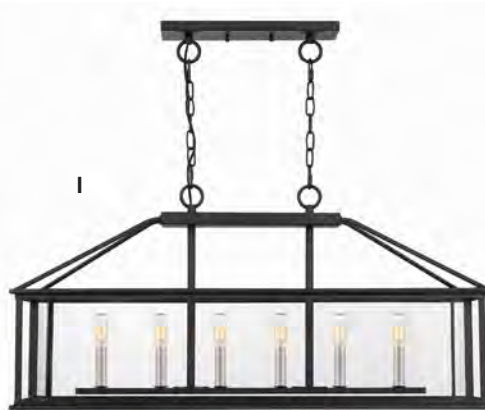

F

G

H

I

GREAT
STYLES
GREAT
PRICES

A | Wall Sconce – KY8701IN – 16"H x 4.5"W x 5.5"D, (1) 100W Medium Base, Iron Gate & White Onyx. Also available & pictured to the left in Imperial Bronze & Butterscotch Onyx. \$168.50 **SPECIAL \$139.00** • **B** | Aviary Pendant – AVY5204BN – 23.25"H x 13"W x 13"D, (4) 60W Candelabra Base, Brushed Nickel. Also available in Polished Nickel. \$393.95 **SPECIAL \$319.00** • **C** | Aviary Semi-Flush Mount – AVY1714PN – 14"H x 14"W x 14"D, (4) 60W Candelabra Base, Palladian Bronze. Also available in Polished Nickel. \$393.95 **SPECIAL \$319.00** • **D** | Aviary Pendant – AVY5203PK – 17"H x 9.5"W x 9.5"D, (3) 60W Candelabra Base, Polished Nickel. Also available in Brushed Nickel & Palladian Bronze. \$336.95 **SPECIAL \$279.00** • **E** | Mirror – QR1419PN – 35"H x 21"W x 1"D, Palladian Bronze. Also available in Brushed Nickel. \$296.95 **SPECIAL \$229.00** • **F** | Bath Light – SQR8701RK – 11.5"H x 4.75" W x 6"D, (1) 100W Medium Base. \$118.95 **SPECIAL \$96.00** • **G** | Island Light – PCDZ136MBK – 10"H x 35.5"W x 9.25"D. LED dimmable. Matte Black. \$732.95 **SPECIAL \$599.00** • **H** | Pendant – PCDZ2812MBK – 12.5"H x 11.75"W x 11.75"D, LED dimmable. Matte Black. \$485.50 **SPECIAL \$399.00** • **I** | Island Chandelier – CDL636EK – 17.25"H x 36"W x 13"D, (6) 60W Candelabra Base, Earth Black. \$790.50 **SPECIAL \$649.00**

DETAILS ...you will appreciate.

A | Trilogy Island Chandelier
TRG3380Z
21.55"H x 38"W x 10"D
(3) 60W Medium Base,
Old Bronze. Also available
in Brushed Nickel.
\$485.50 **SPECIAL \$399.00**

B | Island Chandelier
NHR538BN
9.5"H x 38"W x 12"D
(5) 60W Medium Base,
Brushed Nickel.
\$554.50 **SPECIAL \$459.00**